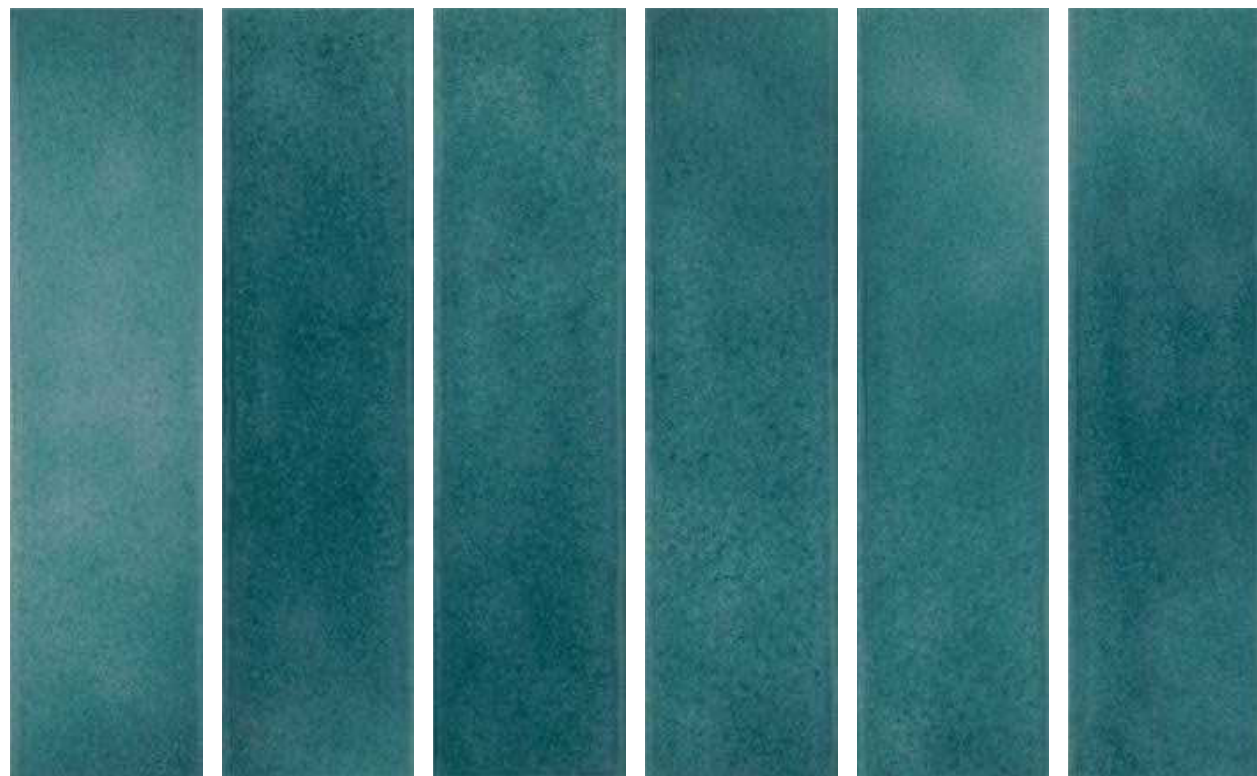

LUXERA
SURFACE
CRAFTING THE ERA OF LUXURY

Teal

PENTE
Collection

SIZE :
65X260MM

FINISH :
GLOSSY