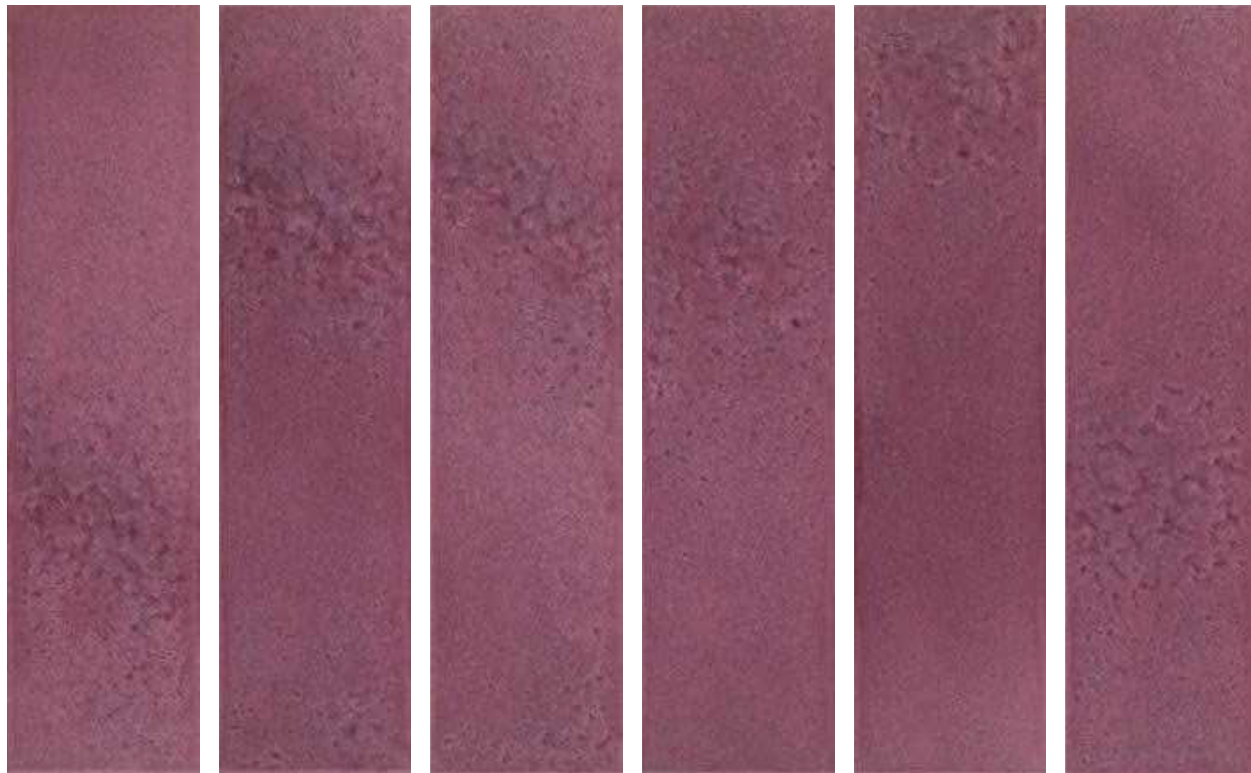

8.5MM
thickness

LUXERA
SURFACE
CRAFTING THE ERA OF LUXURY

Blossom

PENTE
Collection

SIZE :
65X260MM

FINISH :
GLOSSY

Bloosom

**LUXERA
SURFACE**
CRAFTING THE ERA OF LUXURY